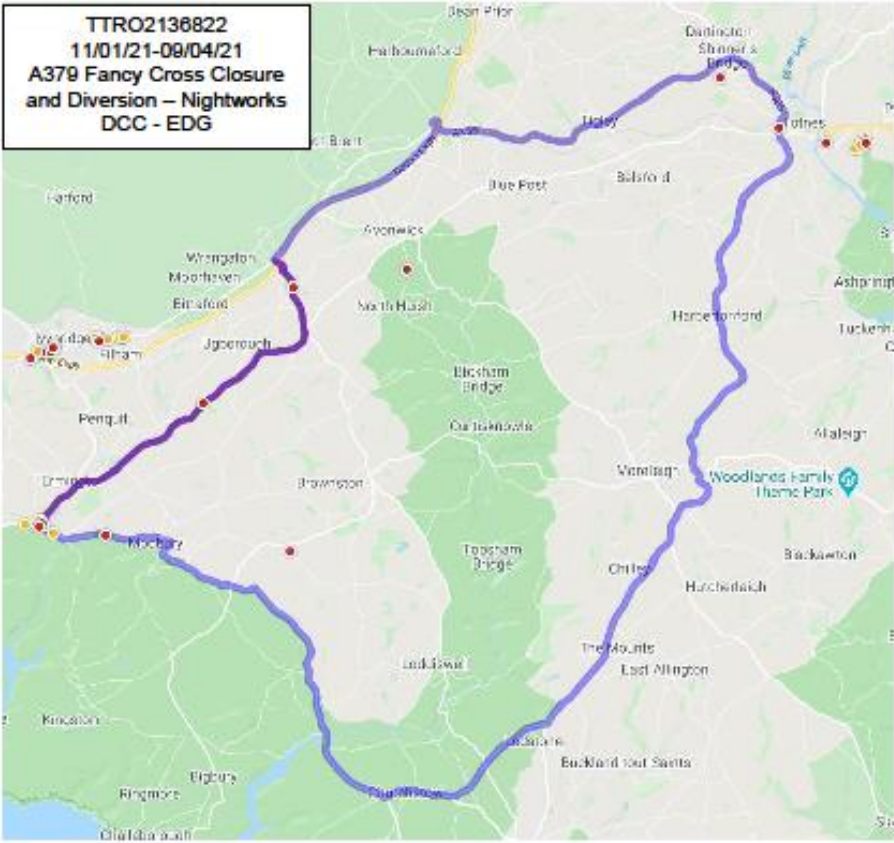

TTRO2136822
11/01/21-09/04/21
A379 Fancy Cross Closure
and Diversion – Nightworks
DCC - EDG

TTRO2136822
11/01/21-09/04/21
A379 Fancy Cross
Temporary 30MPH Speed
Limit
DCC - EDG