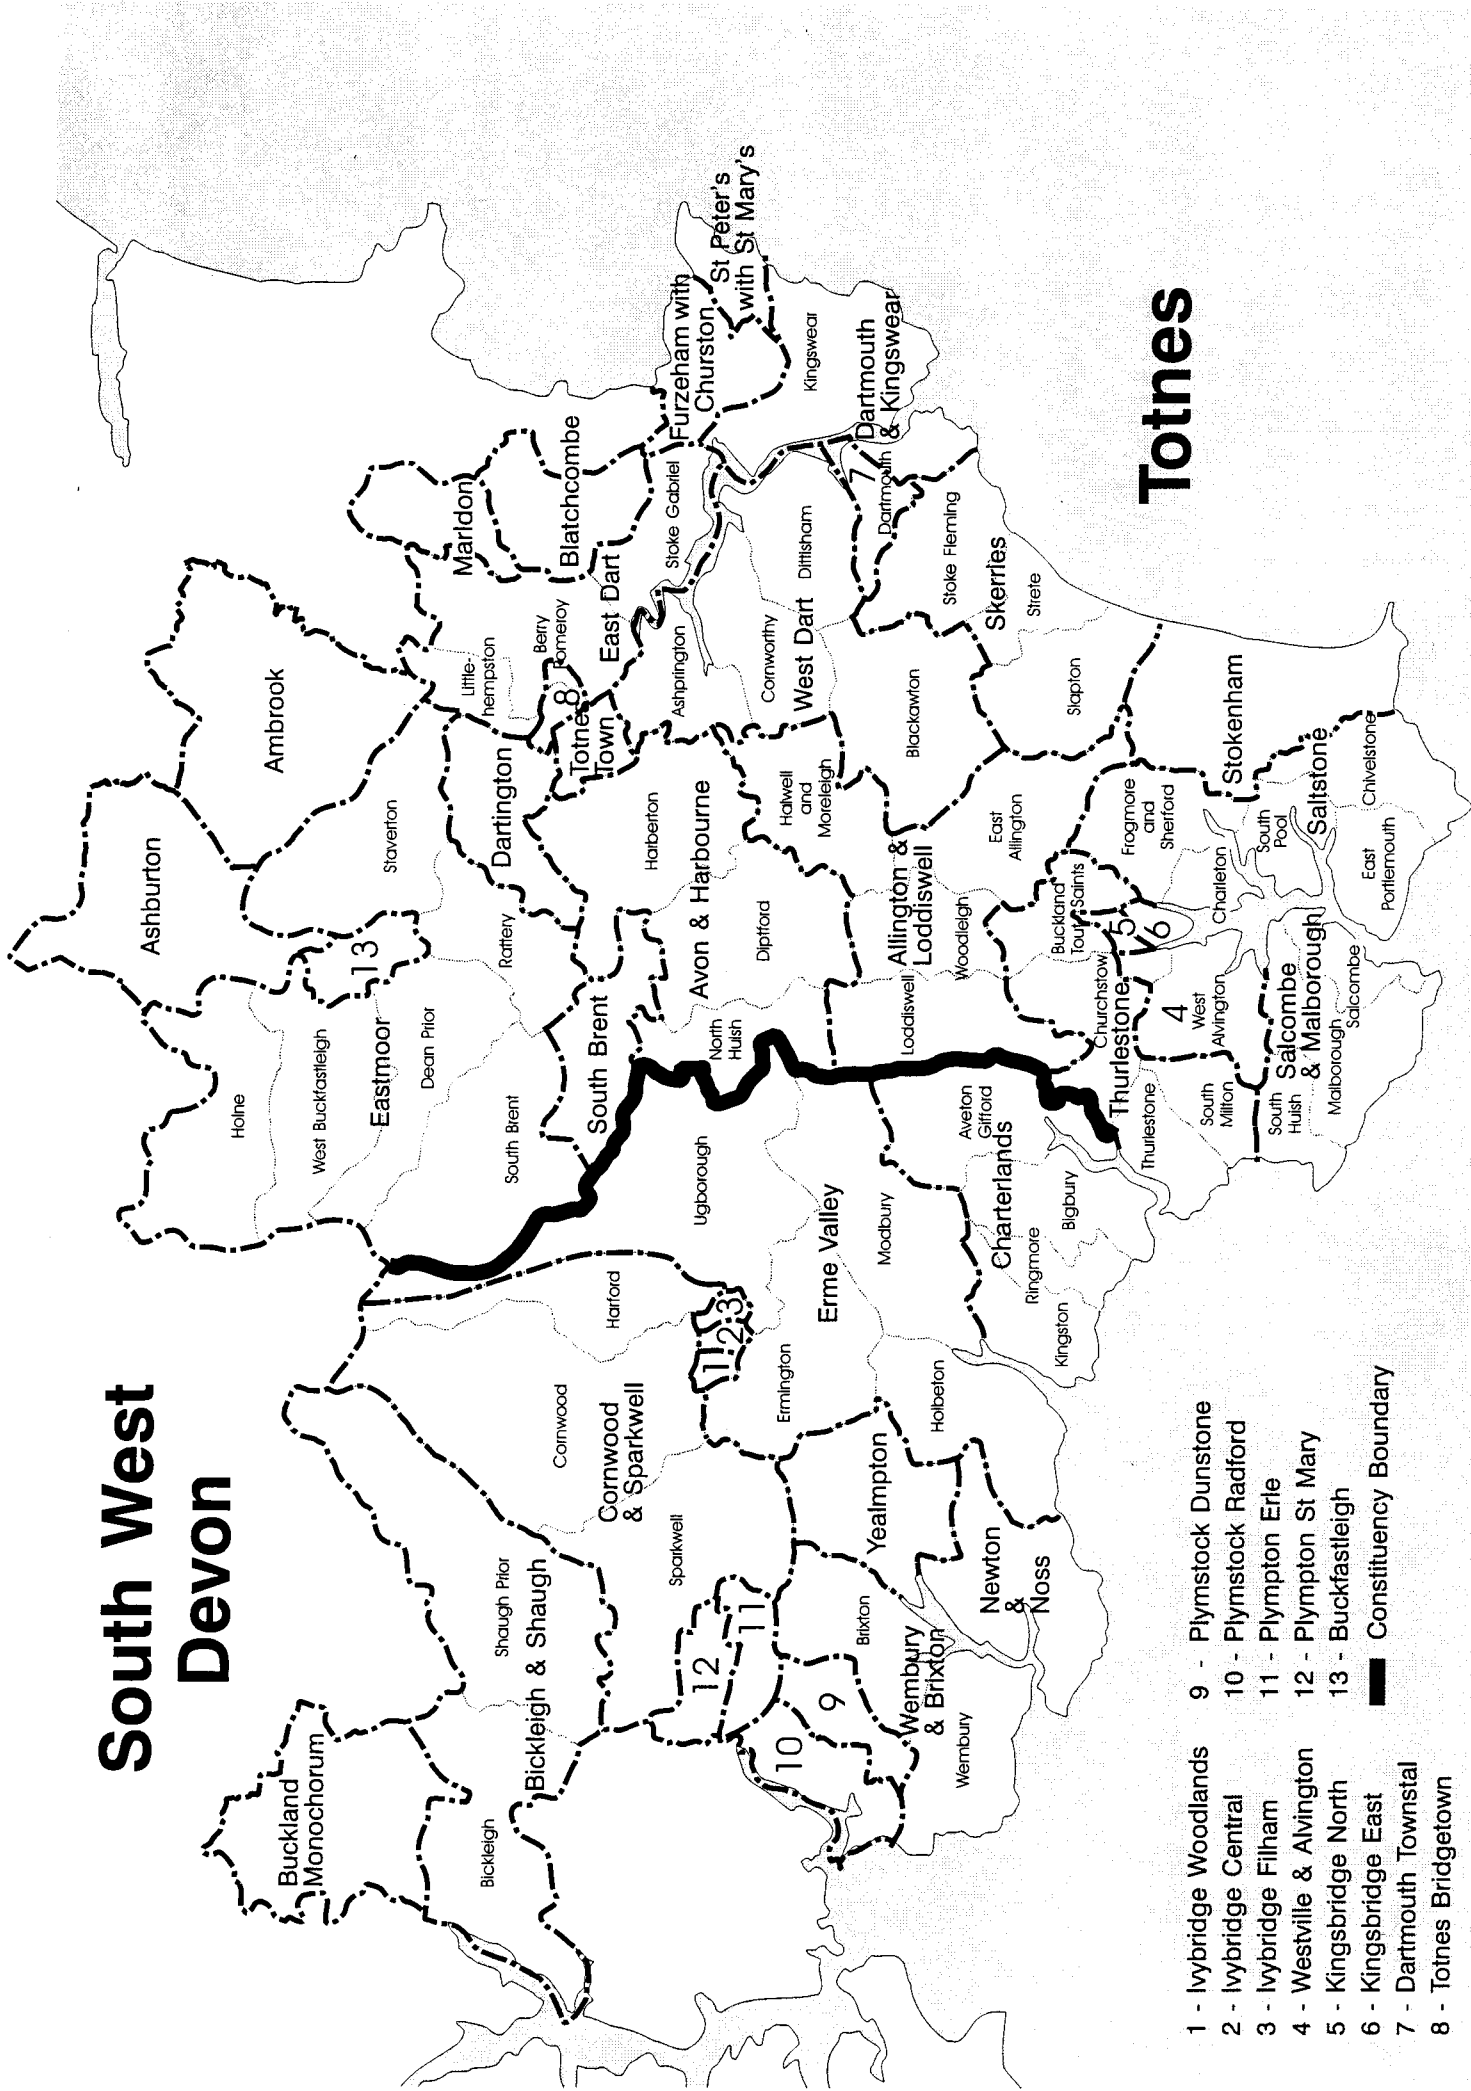

# South West Devon

# Totnes

- 1 - Ivybridge Woodlands
  - 2 - Ivybridge Central
  - 3 - Ivybridge Filham
  - 4 - Westville & Avington
  - 5 - Kingsbridge North
  - 6 - Kingsbridge East
  - 7 - Dartmouth Townstal
  - 8 - Totnes Bridgetown
  - 9 - Plymstock Dunstone
  - 10 - Plymstock Radford
  - 11 - Plympton Erle
  - 12 - Plympton St Mary
  - 13 - Buckfastleigh
- Constituency Boundary