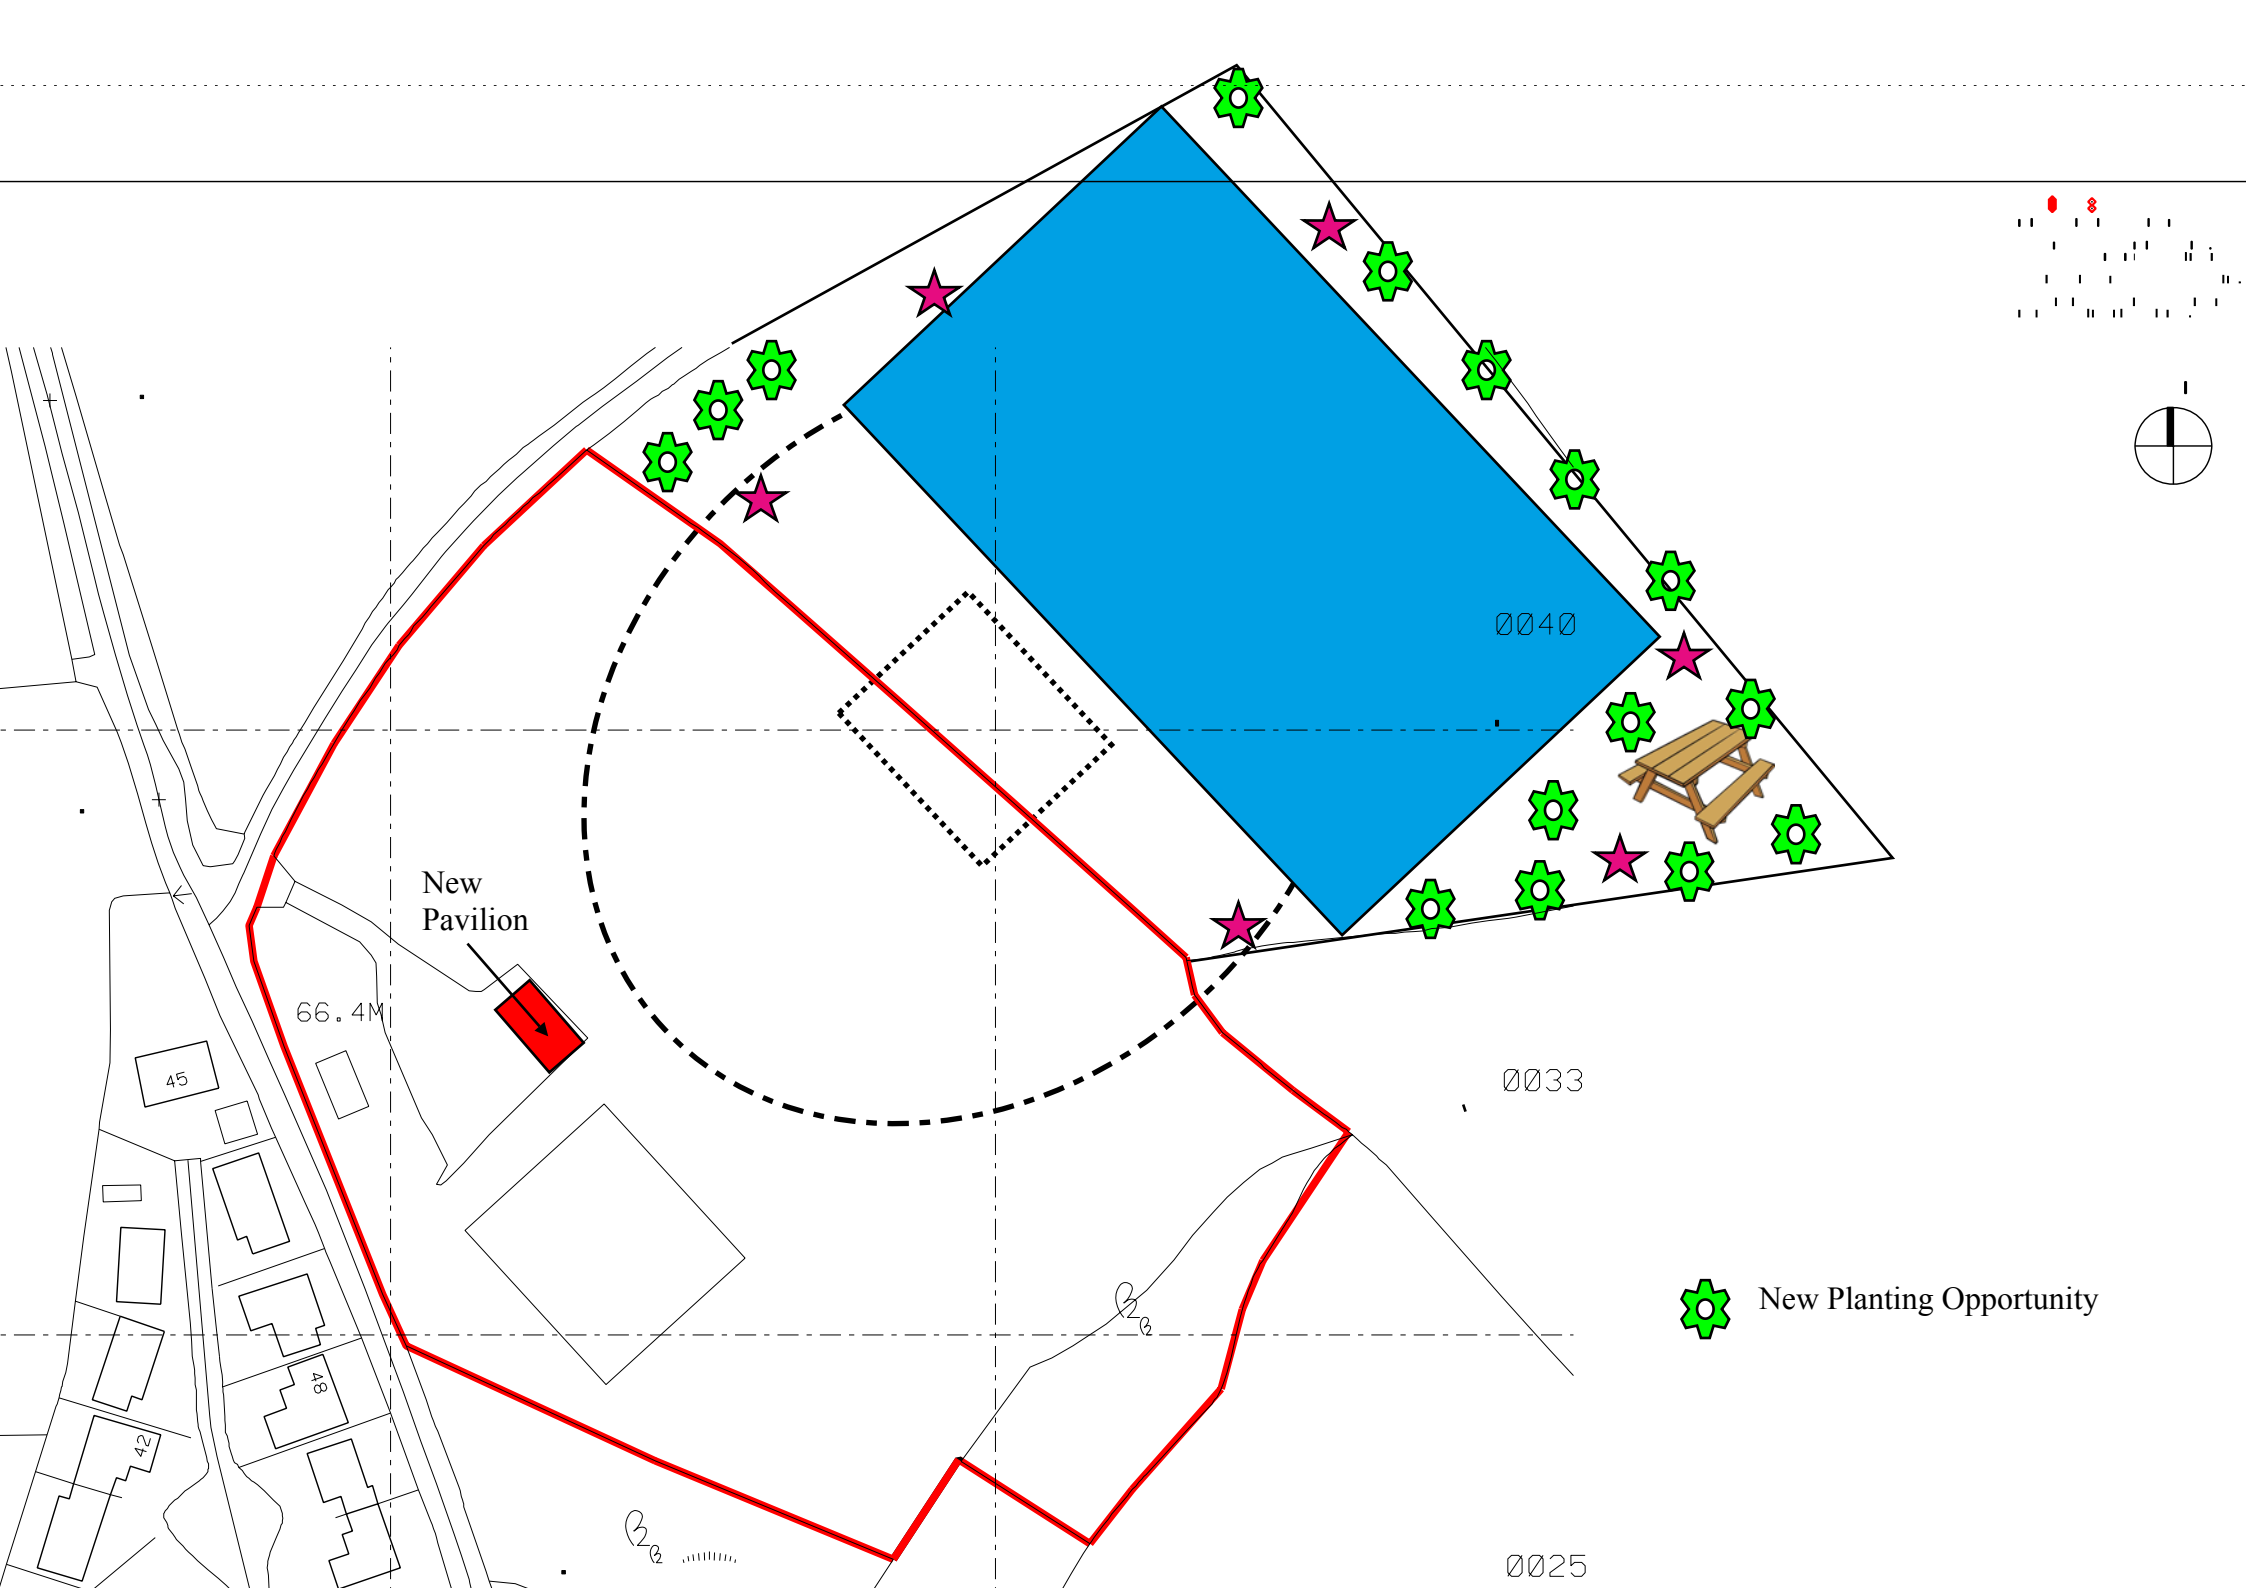

★ Trim Trail Stance

★ Possible additional Trim Trail Stances

New Pavilion

66.4M

0040

0033

0025

 New Planting Opportunity

45

48

42

*Handwritten notes*